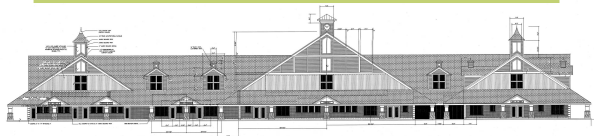

Current
Site

Transform this currently underutilized lot on Schoharie's Main Street into the "Great American Commons," a shopping center and service mall that will drive activity to Main Street, increase sales tax collection and provide walkable shopping access within the Village.

WEST ELEVATION FACING ROUTE 30