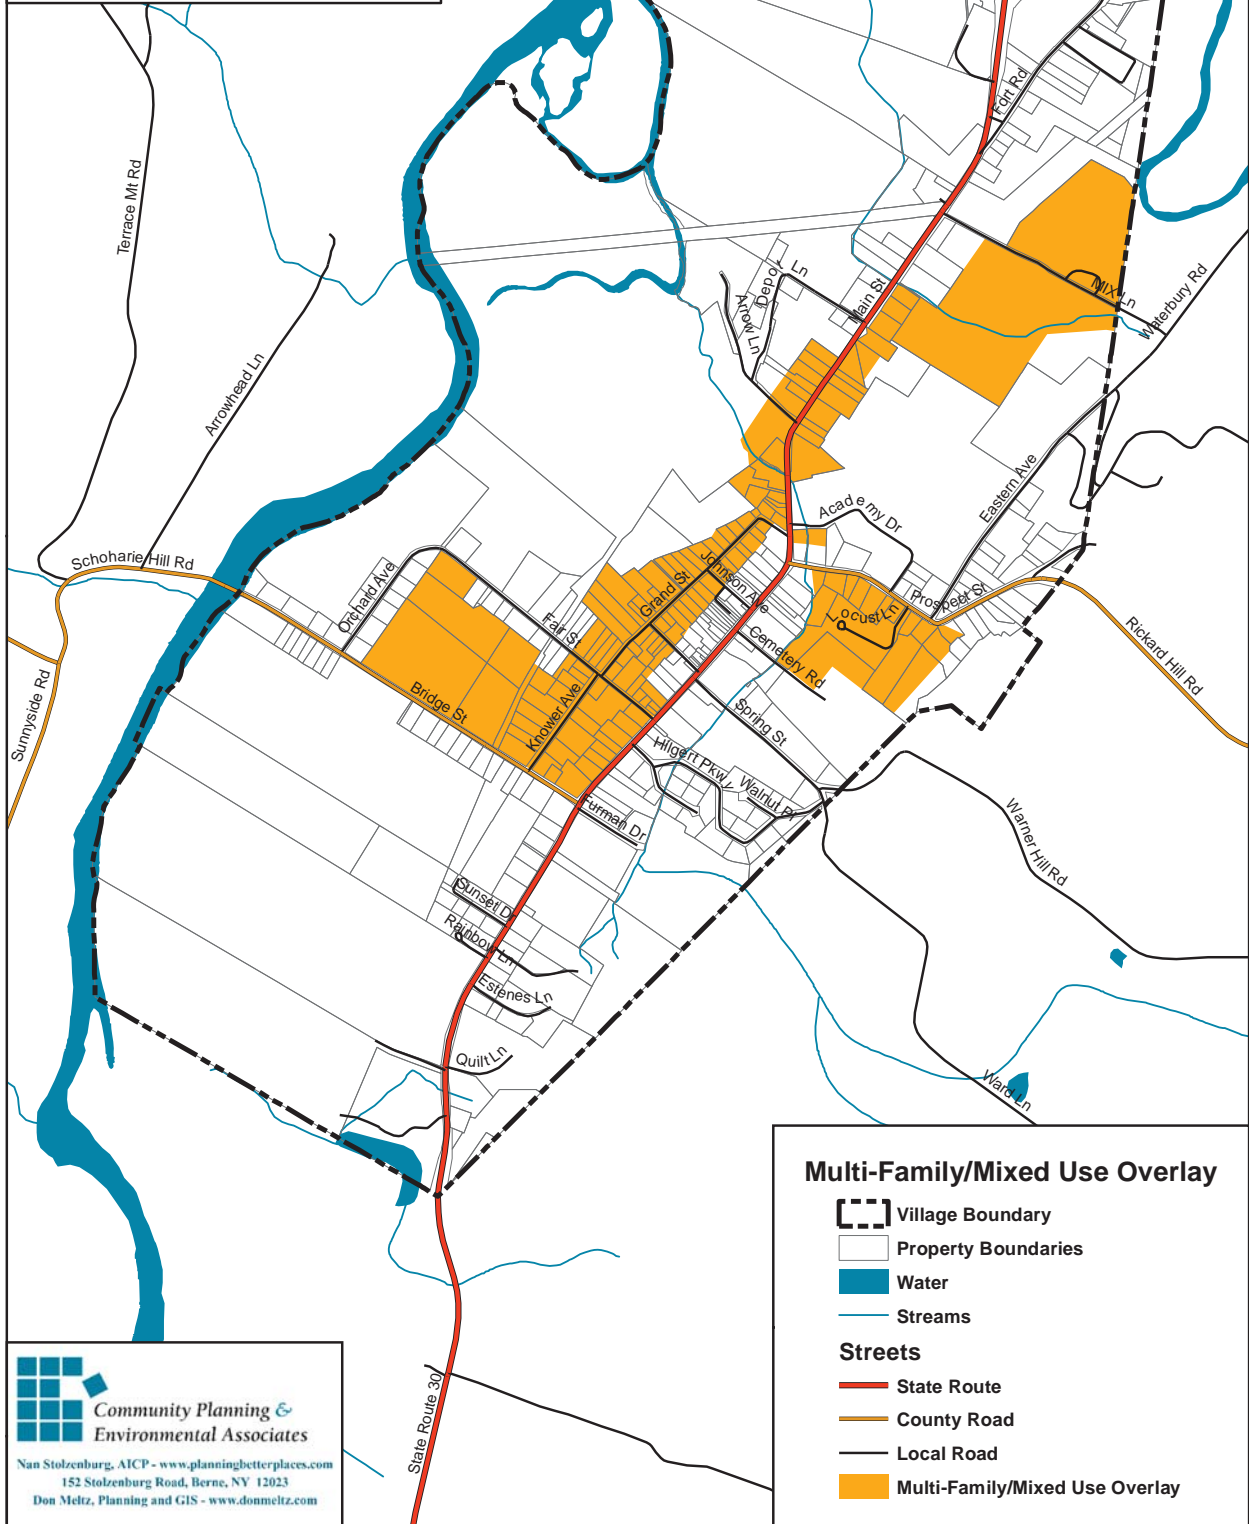

# Village of Schoharie

## Schoharie County, NY

Adopted - October 2006

Digital Conversion -  
April 28, 2010

0 500 1,000 2,000 Feet

### Multi-Family/Mixed Use Overlay

Village Boundary

Property Boundaries

Water

Streams